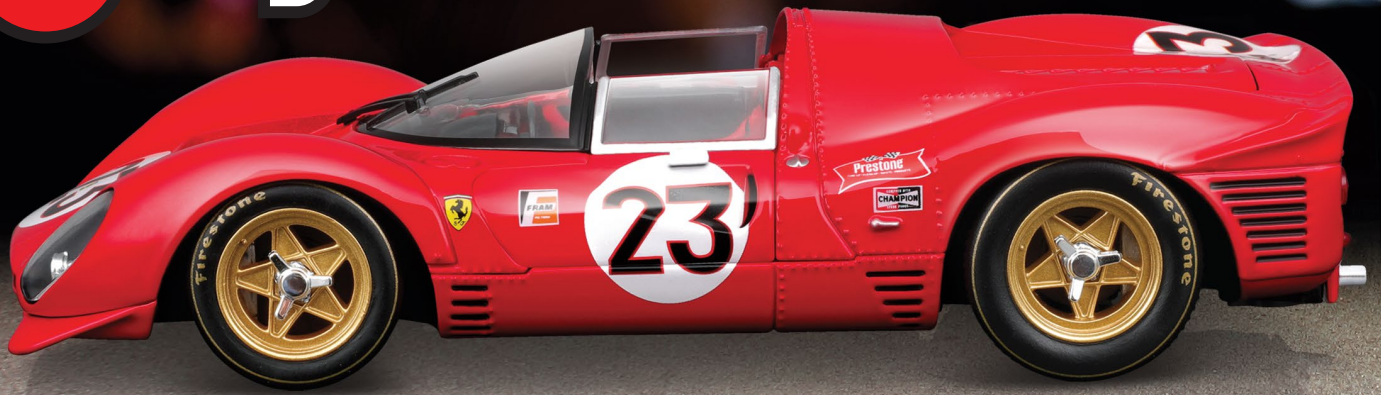

★ #18-36867 
 IVECO S WAY WITH SF-24 (2024)

★ #18-36867
 Outer: 6 pcs.

★ Product rendering shown above

#16 Charles Leclerc

- FERRARI DIE-CAST VEHICLE IN 1/24 SCALE
- AUTHENTIC RACE CAR DETAILS
- OPENING DOORS, ENGINE COVER AND COMPARTMENT (MOST STYLES)
- MOUNTED ON DISPLAY STAND