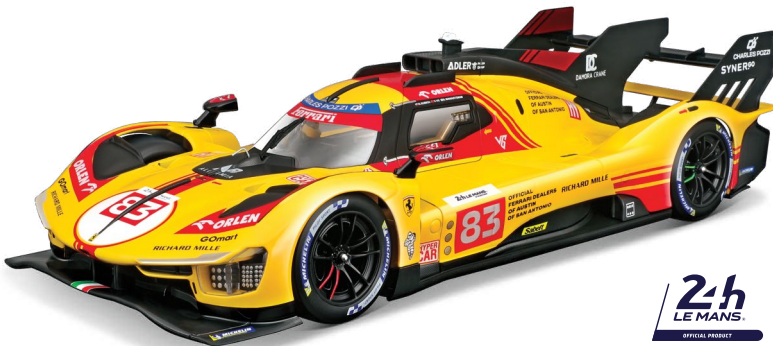

RACING

- FERRARI DIE-CAST LMH RACING VEHICLE IN 1/18 SCALE
- AUTHENTIC HYPER-CAR DETAILS

#18-16302

★ FERRARI 499P MODIFICATA

★ Outer: 6 pcs

NEW

#18-16303

★ FERRARI 499P (24H LE MANS CHAMPION 2024)

NEW

#18-16304

★ FERRARI 499P

NEW

★ Styles & colors are subject to change.

- FERRARI DIE-CAST FORMULA VEHICLE IN 1/18 SCALE
- AUTHENTIC RACE CAR DETAILS

#18-16816 
★ 2025 SEASON CAR

NEW