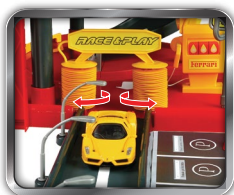

DUAL LOOP

■ 2 FERRARI DIE-CAST VEHICLES IN 1/43 SCALE

#18-31216
Outer: EU - 6 pcs.,
US - 4 pcs.

PARKING GARAGE

- 2 FERRARI DIE-CAST VEHICLES IN 1/43 SCALE INCLUDED
- CAR ELEVATOR
- VEHICLE LIFT
- MOVEABLE CAR WASH
- ROTATING CAR WASH ROLLERS
- 1 GAS PUMP, 4 CONES AND CARDSTOCK PARKING LOT