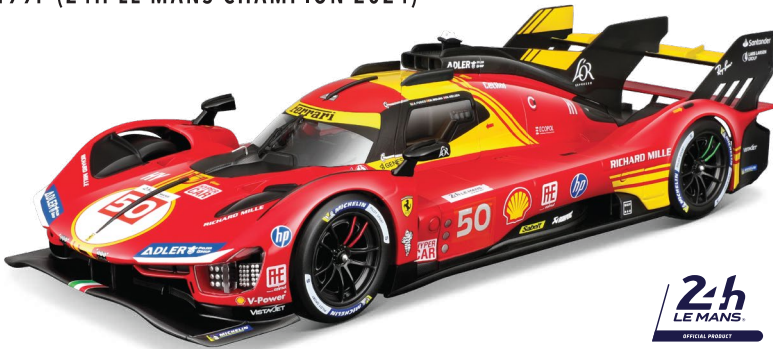

#18-16303

★ FERRARI 499P (24H LE MANS CHAMPION 2024)

NEW