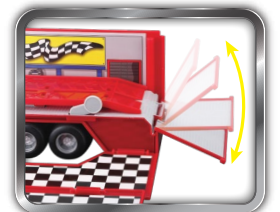

458 SPECIALE

488 SPIDER

LAFERRARI APERTA

FERRARI PORTOFINO

FERRARI 488 PISTA

HAULER

- 1 FERRARI DIE-CAST VEHICLE IN 1/43 SCALE
- RACING TRAILER WITH OPENING TAILGATE / RAMP AND SIDE PANEL
- 6 ACCESSORIES

#18-31202
Outer: 4 pcs.